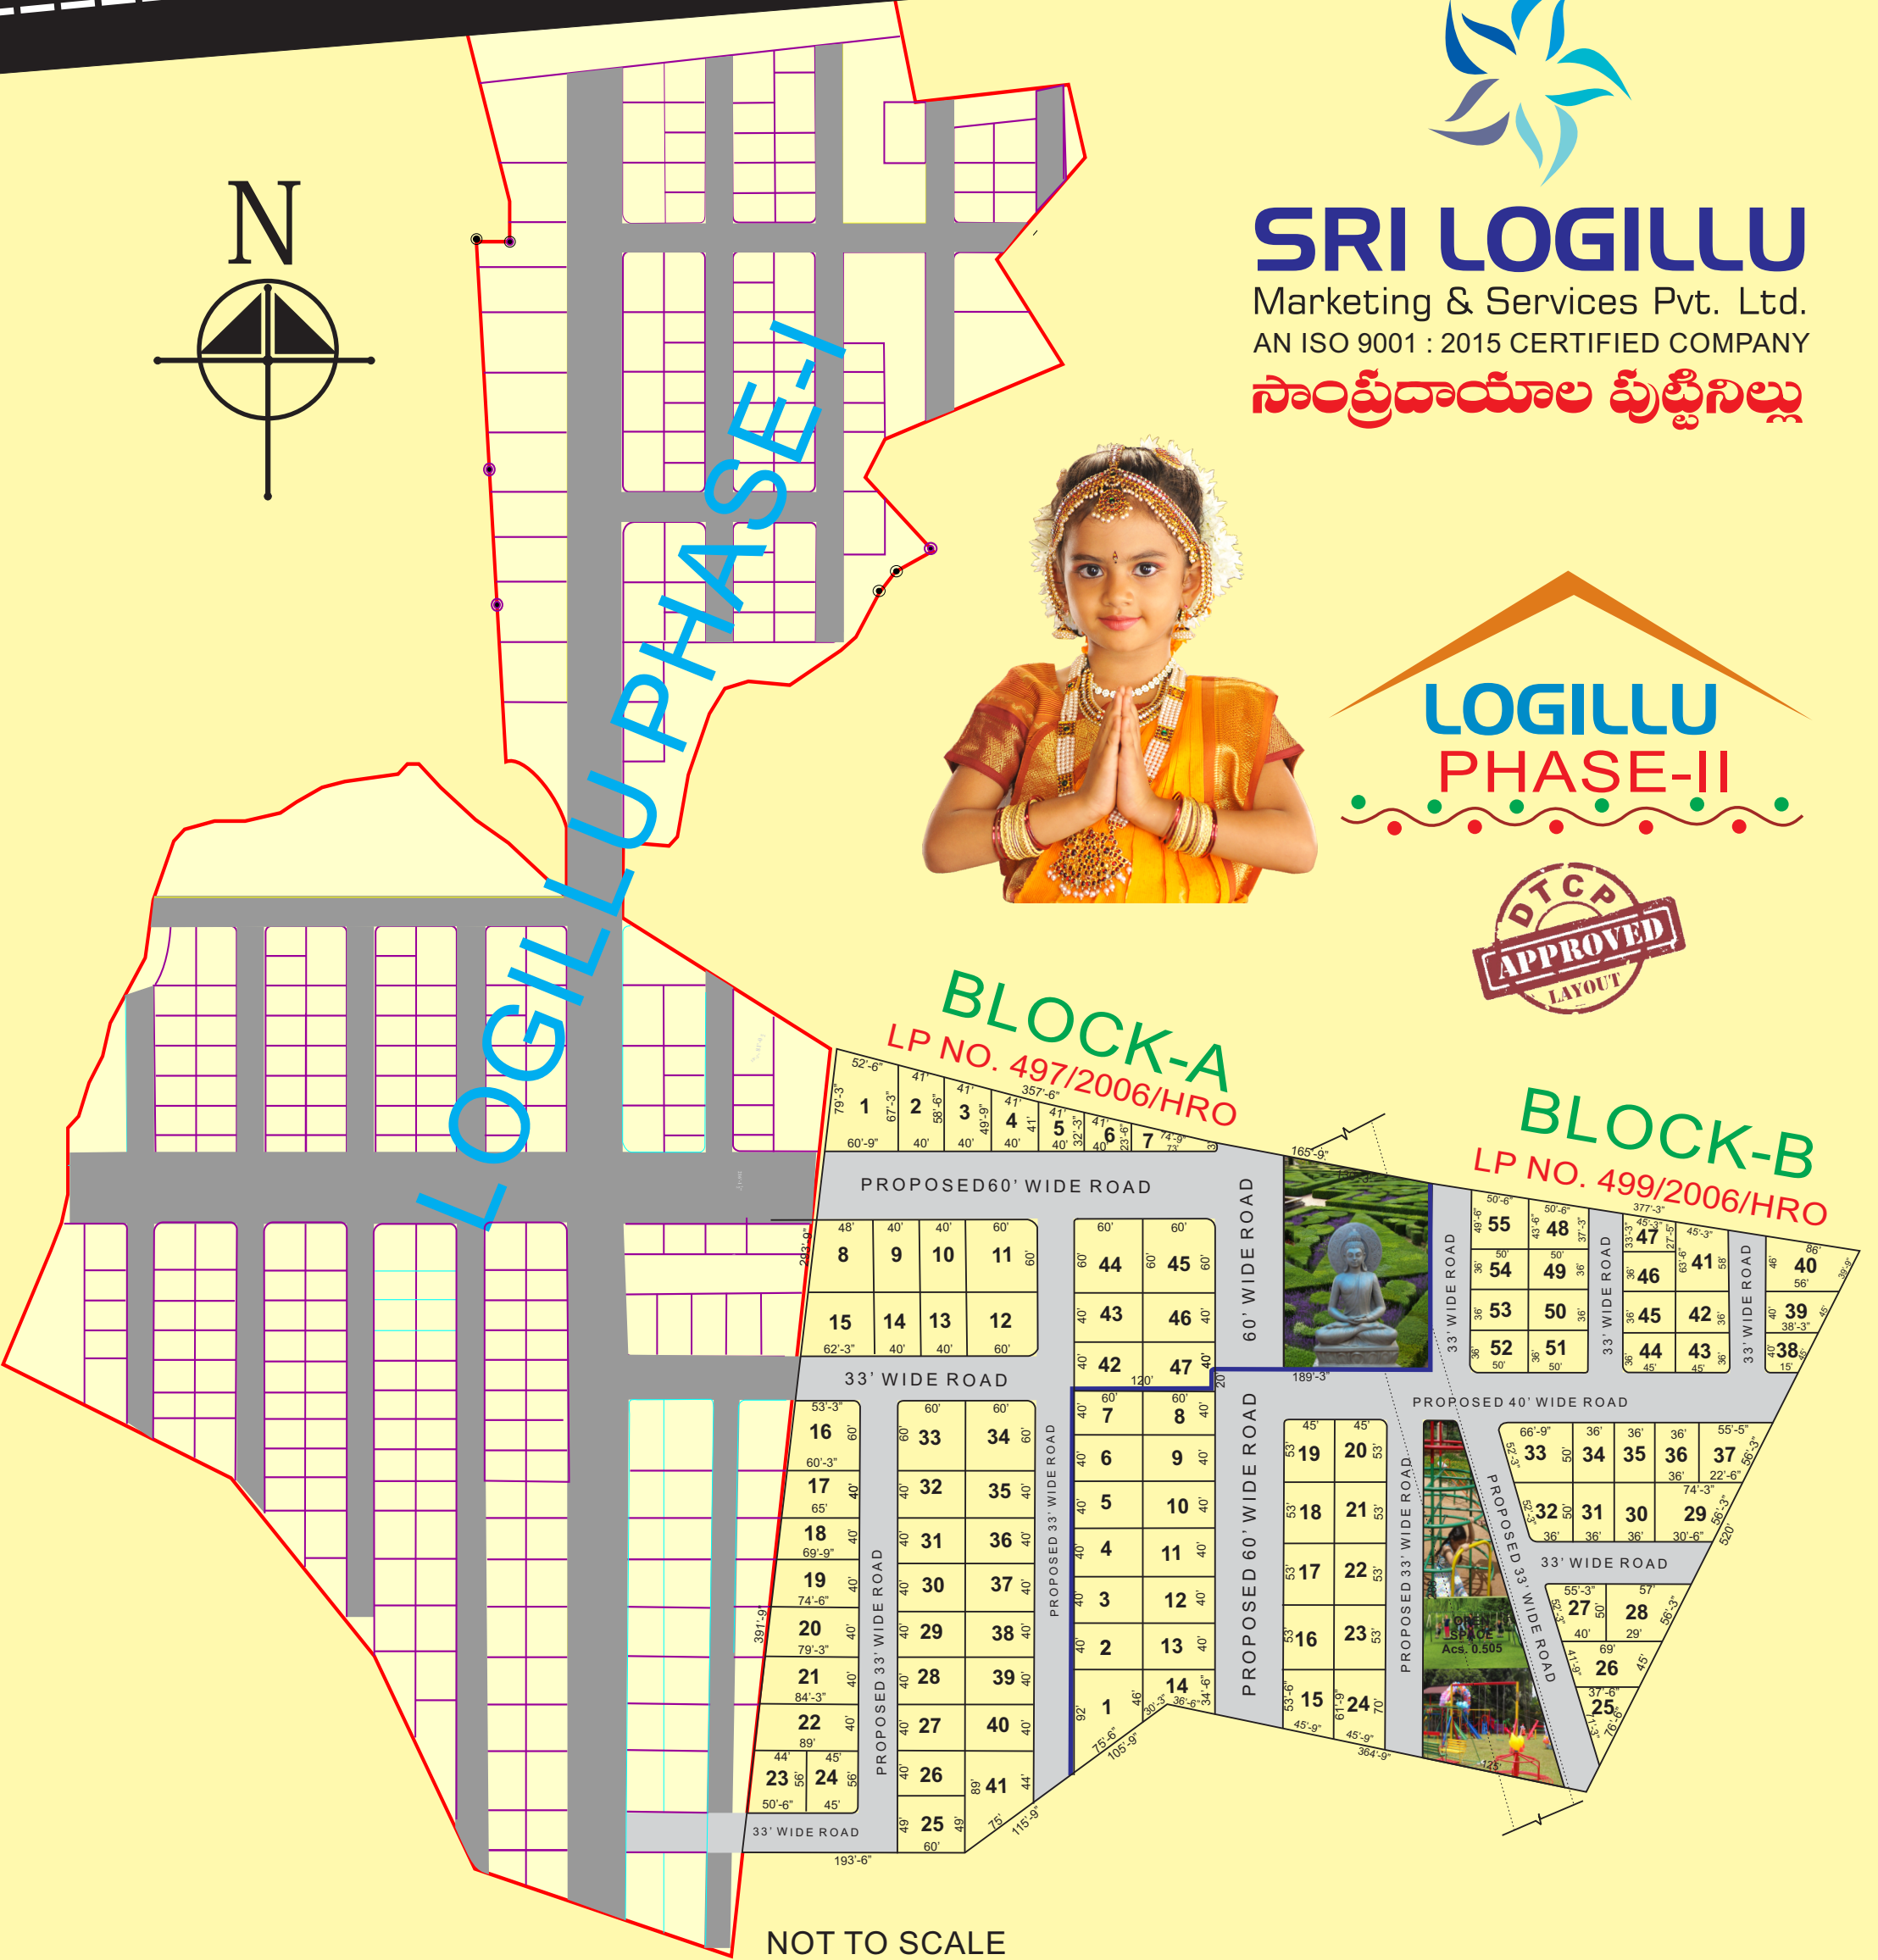

PROPOSED PERIPHERAL ROAD

SRI LOGILLU
Marketing & Services Pvt. Ltd.
AN ISO 9001 : 2015 CERTIFIED COMPANY
సాంప్రదాయాల పుట్టినిల్లు

LOGILLU
PHASE-II

LOGILLU PHASE-I

BLOCK-A
LP NO. 497/2006/HRO

BLOCK-B
LP NO. 499/2006/HRO

NOT TO SCALE